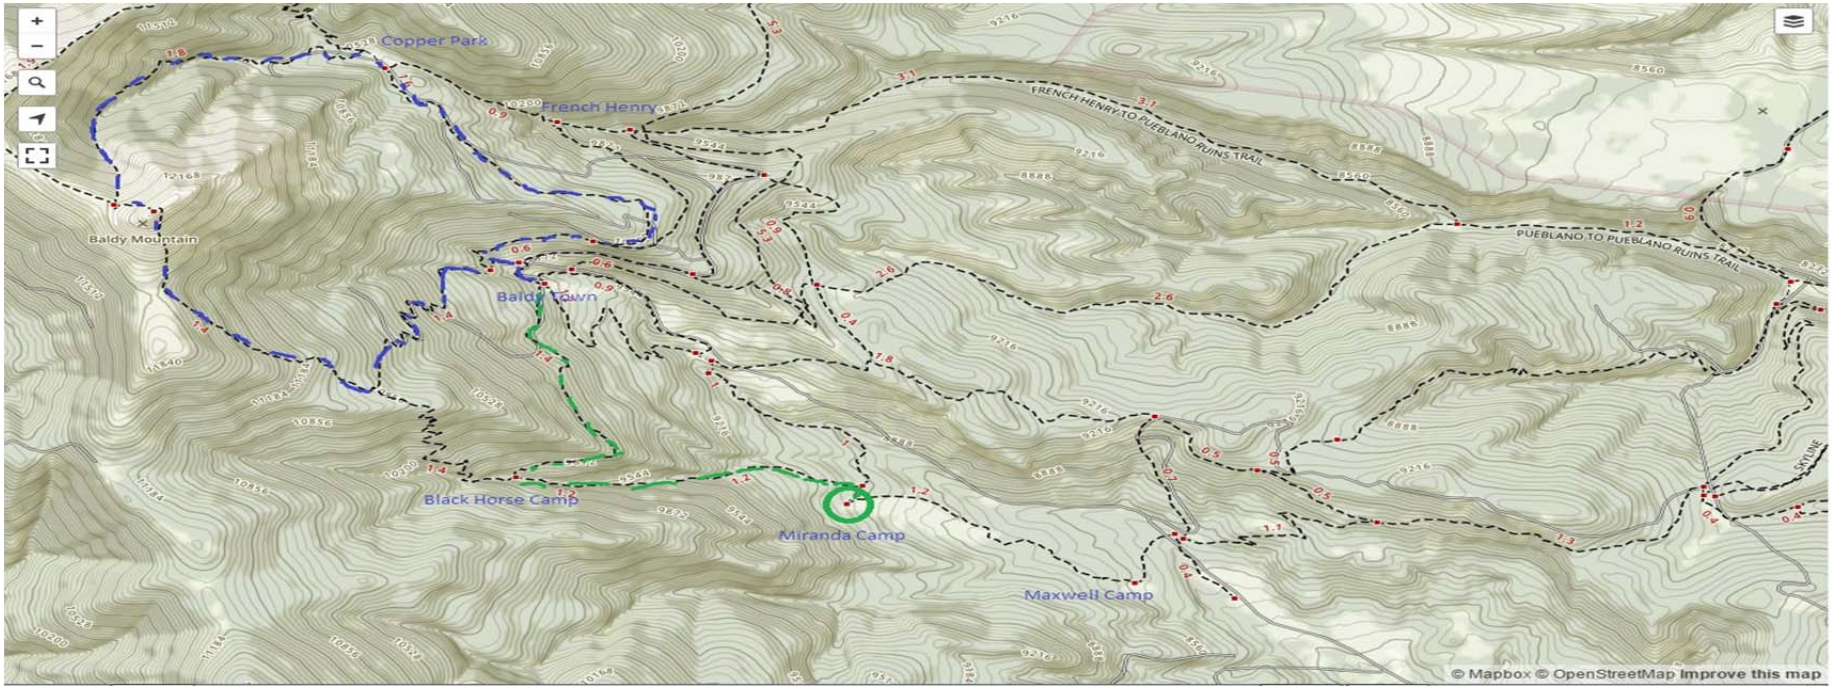

Philmont Autumn Adventure Day 3

Baldy Town – Baldy Mtn.(12,414')	2.8 mi	
Baldy Mtn. – Copper Park(10,520')	1.8 mi	
Copper Park – Baldy Town	2.3 mi	
Baldy Town – Black Horse Camp (9720')	1.4 mi	
Black Horse – Miranda Camp (8920')	<u>1.2 mi</u>	
TOTAL:	9.5 mi	Or Miranda – Maxwell (8500') +1.2 mi (10.7 mi)