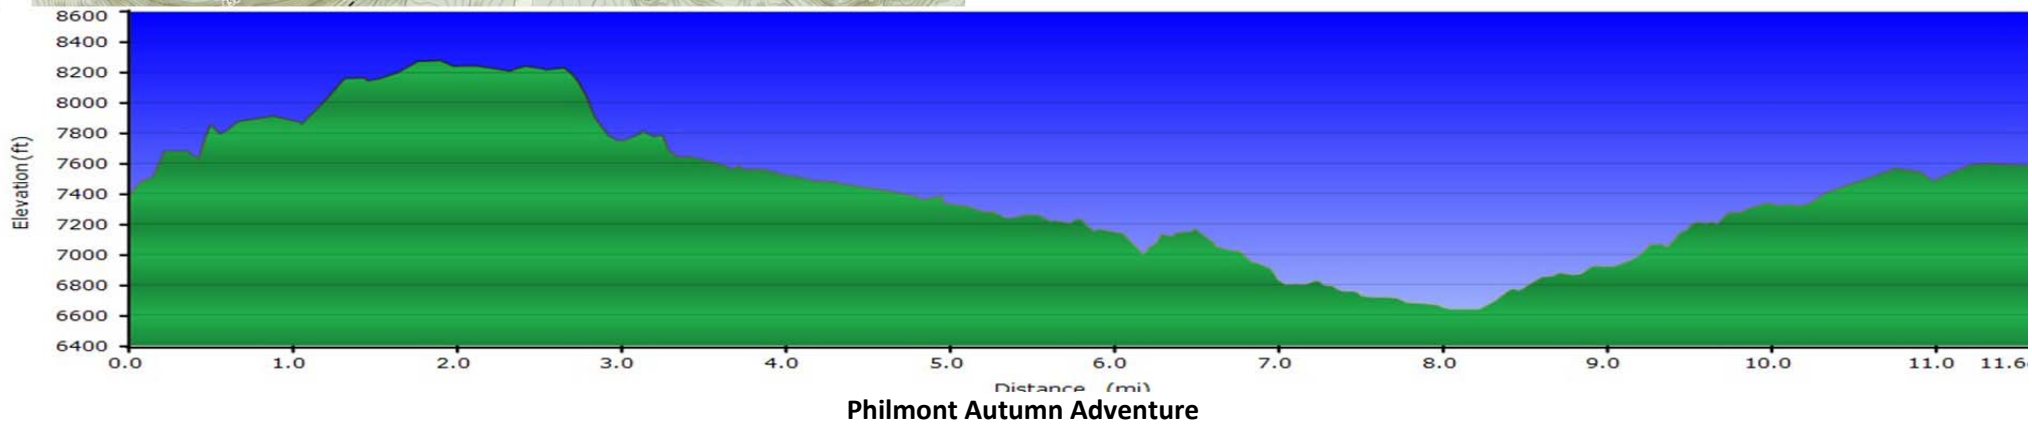

Day 5

Dean Cow – Top of Switchback(7865')	1.0 mi
Top - road/river crossing(6629')	4.1 mi
Road – Vaca Camp(7620')	3.4 mi
Vaca – Harlan Camp(7520')	<u>0.6 mi</u>
TOTAL:	8.1mi

Philmont Autumn Adventure